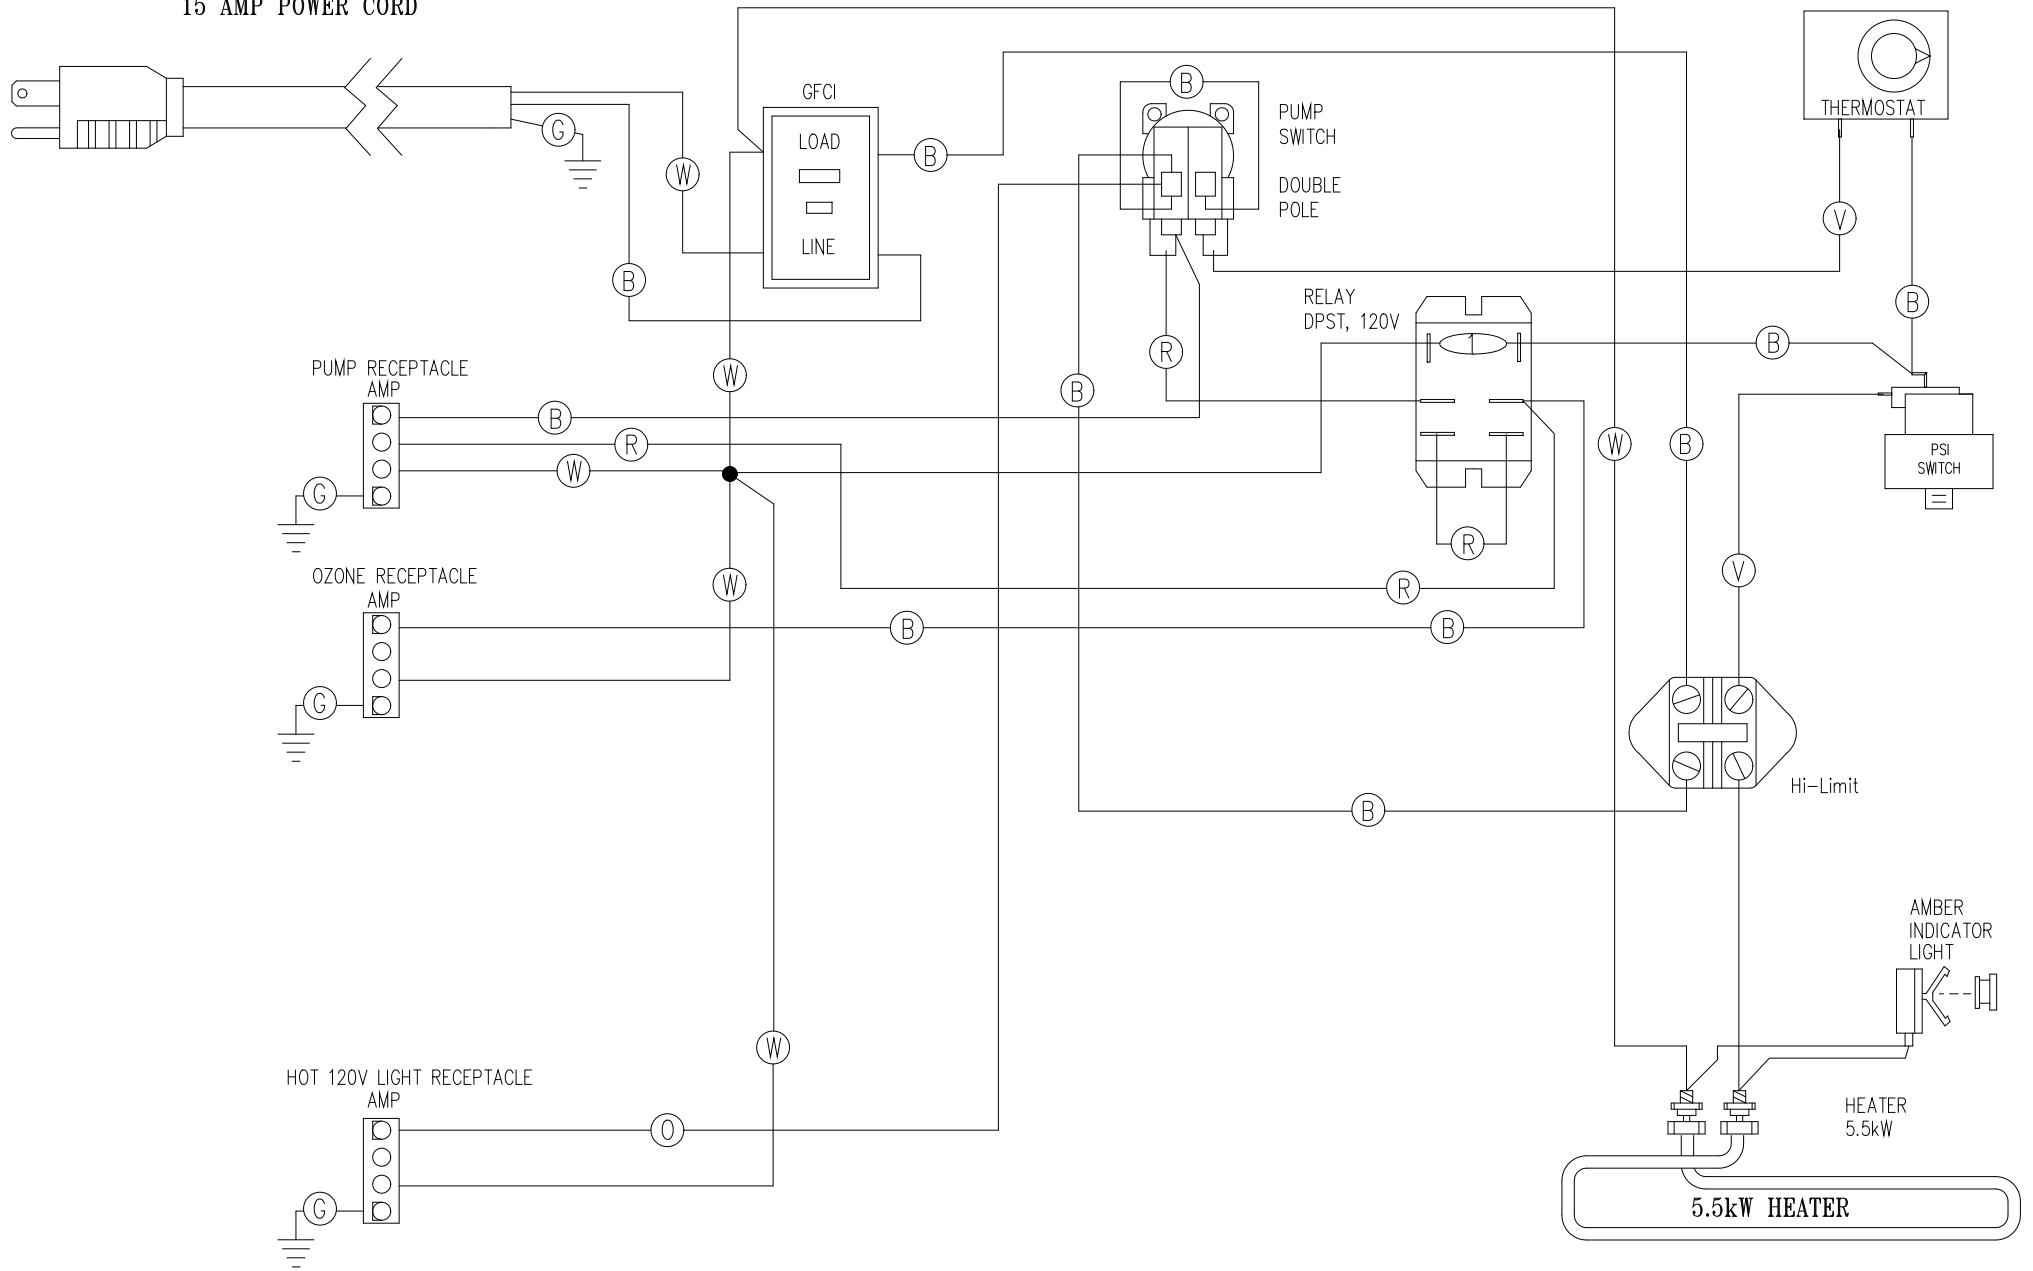

15 AMP POWER CORD

HYDRO-QUIP
CORONA, CA (909) 273-7575

Manufacture Notes:  ON RELAY INDICATES CAPACITOR.

Dwg. No.
100TG-BDEKQY7

Drawn
BRW

Rev
4

Date
8-1-95

Diagram No.
918

Wire Color Code

B - Black	G - Green
Br - Brown	Bl - Blue
R - Red	V - Violet
O - Orange	W - White
Y - Yellow	